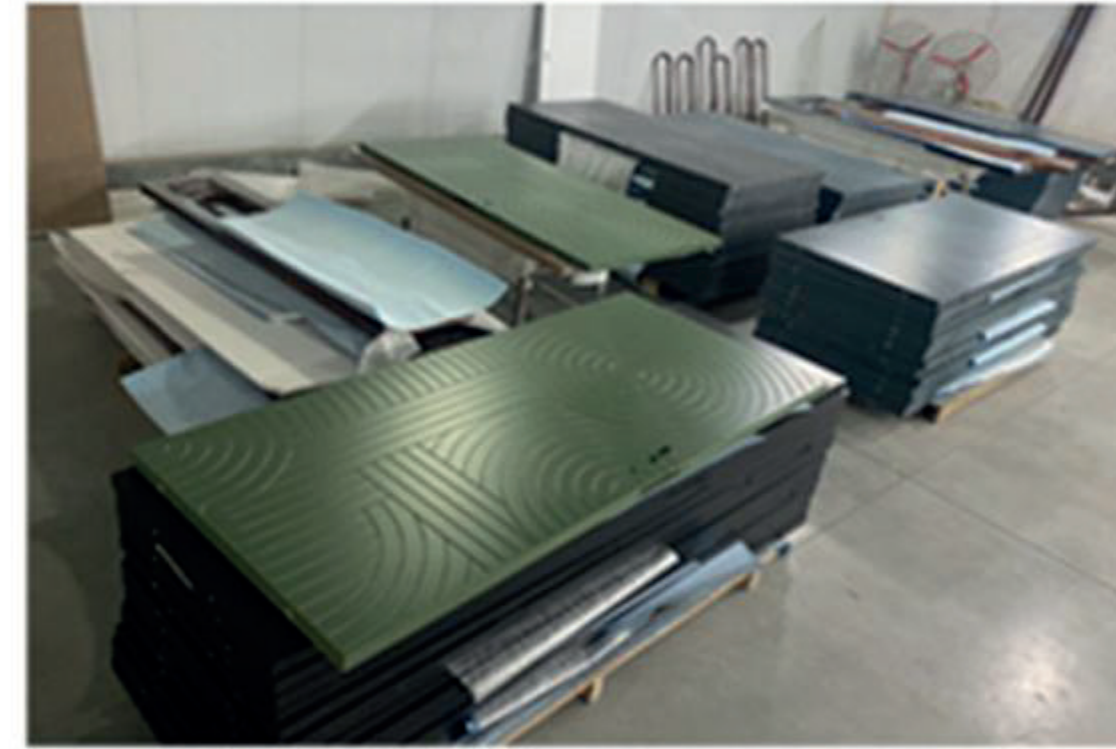

**LUXURY HOTEL
PROJECTS**

📍 Toronto, Canada

Fire-rated Door(UL FD20min)

Different color on the front and back, single-sided styling, Five colors in total