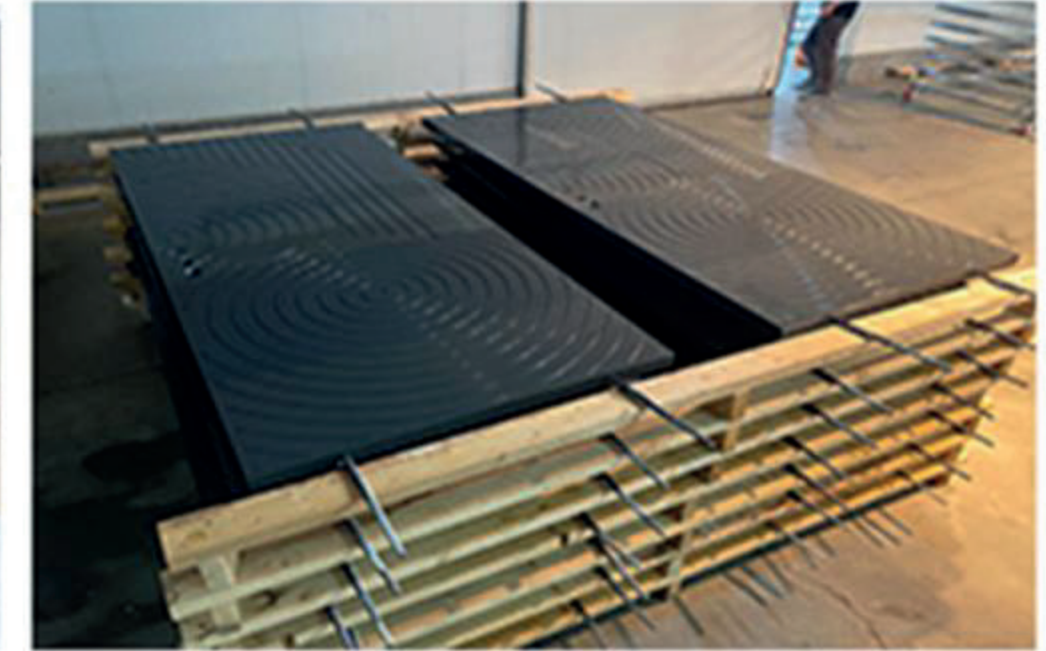

**LUXURY HOTEL
PROJECTS**

📍 Toronto, Canada

Fire-rated Door(UL FD20min)

Different color on the front and back, single-sided styling, Five colors in total