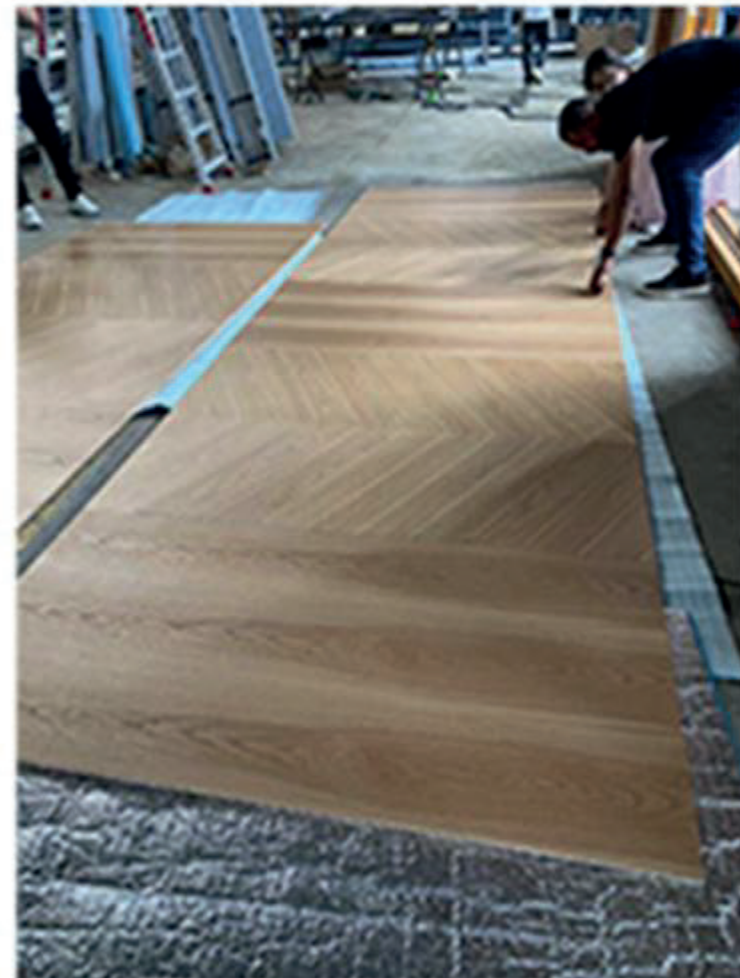

**LUXURY HOTEL
PROJECTS**

📍 Toronto, Canada

Fire-rated Door(UL FD20min)

Different color on the front and back, single-sided styling, Five colors in total

VACATION HOTEL PROJECTS

 Dominican

- 1: Fire-rated Door (FD20/FD45 minute fireproof material + fireproof hardware)
- 2: Door frame decorative panel (1:1 wood grain and color with door leaf)
- 3: Matching wall veneer panels (1:1 wood grain and color with door leaf)