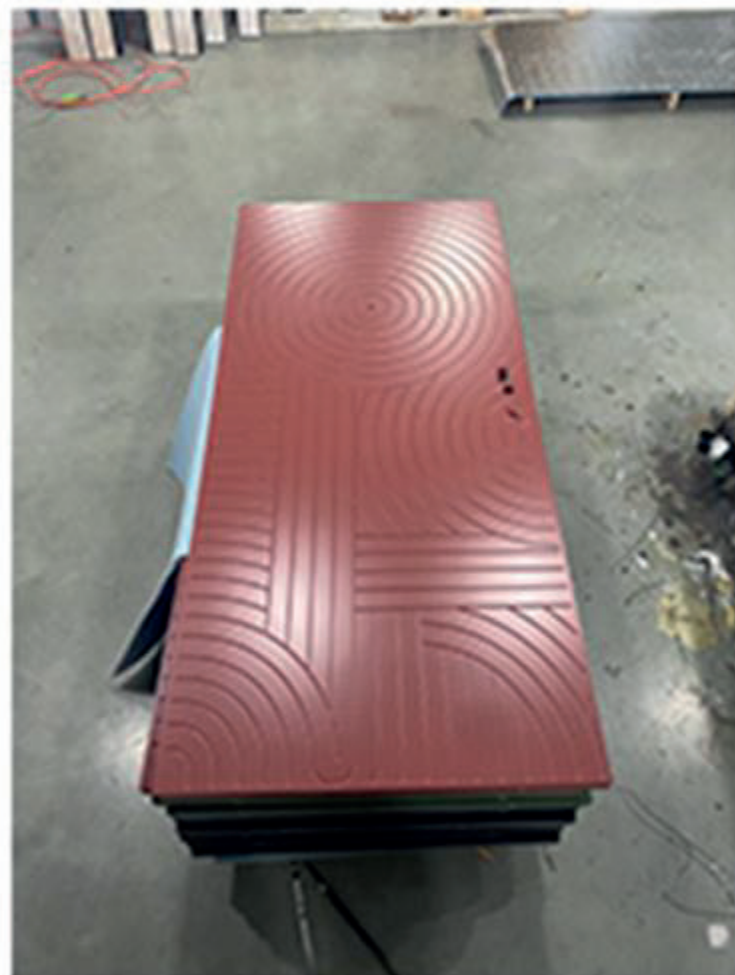

**LUXURY HOTEL
PROJECTS**

📍 Toronto, Canada

Fire-rated Door(UL FD20min)

Different color on the front and back, single-sided styling, Five colors in total