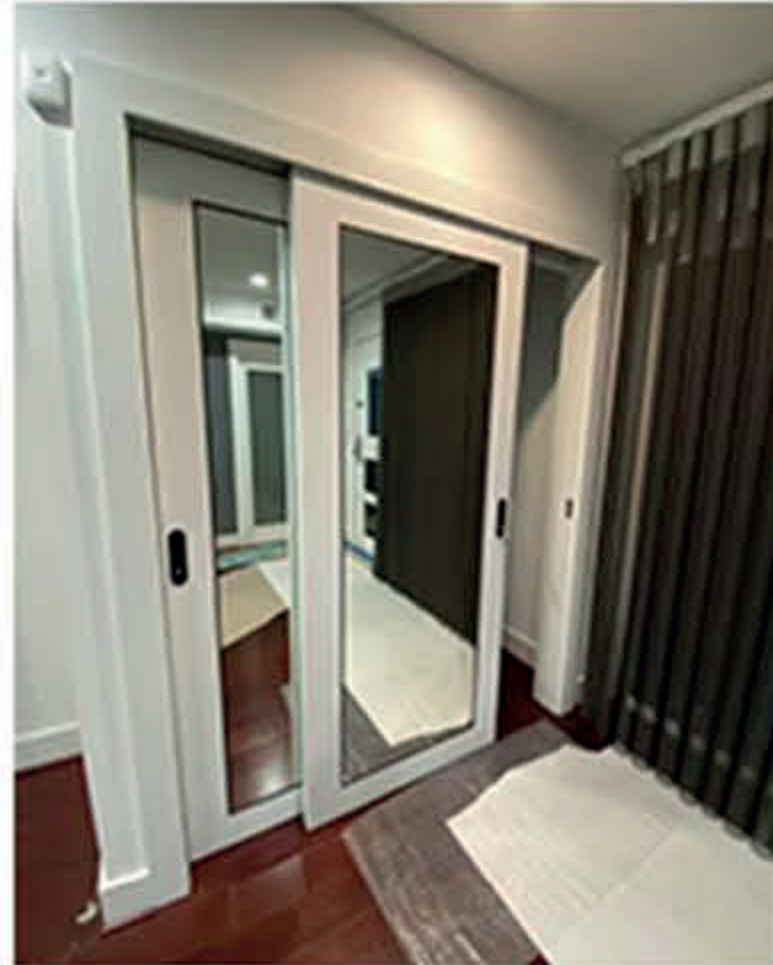

📍 **Toronto, Canada**

📍 **Abuja, Nigeria**

📍 **Kuala Lumpur, Malaysia**

📍 **London, England**

📍 **Munich, Germany**

LUXURY VILLA PROJECTS

 New York, USA

- 1: Cast aluminum entrance door (Gold stainless steel panel + smart lock)
- 2: Mirror sliding door (Recessed mirror + Mute Track)
- 3: Other interior doors (Double door, double door with glass viewport, painted door)