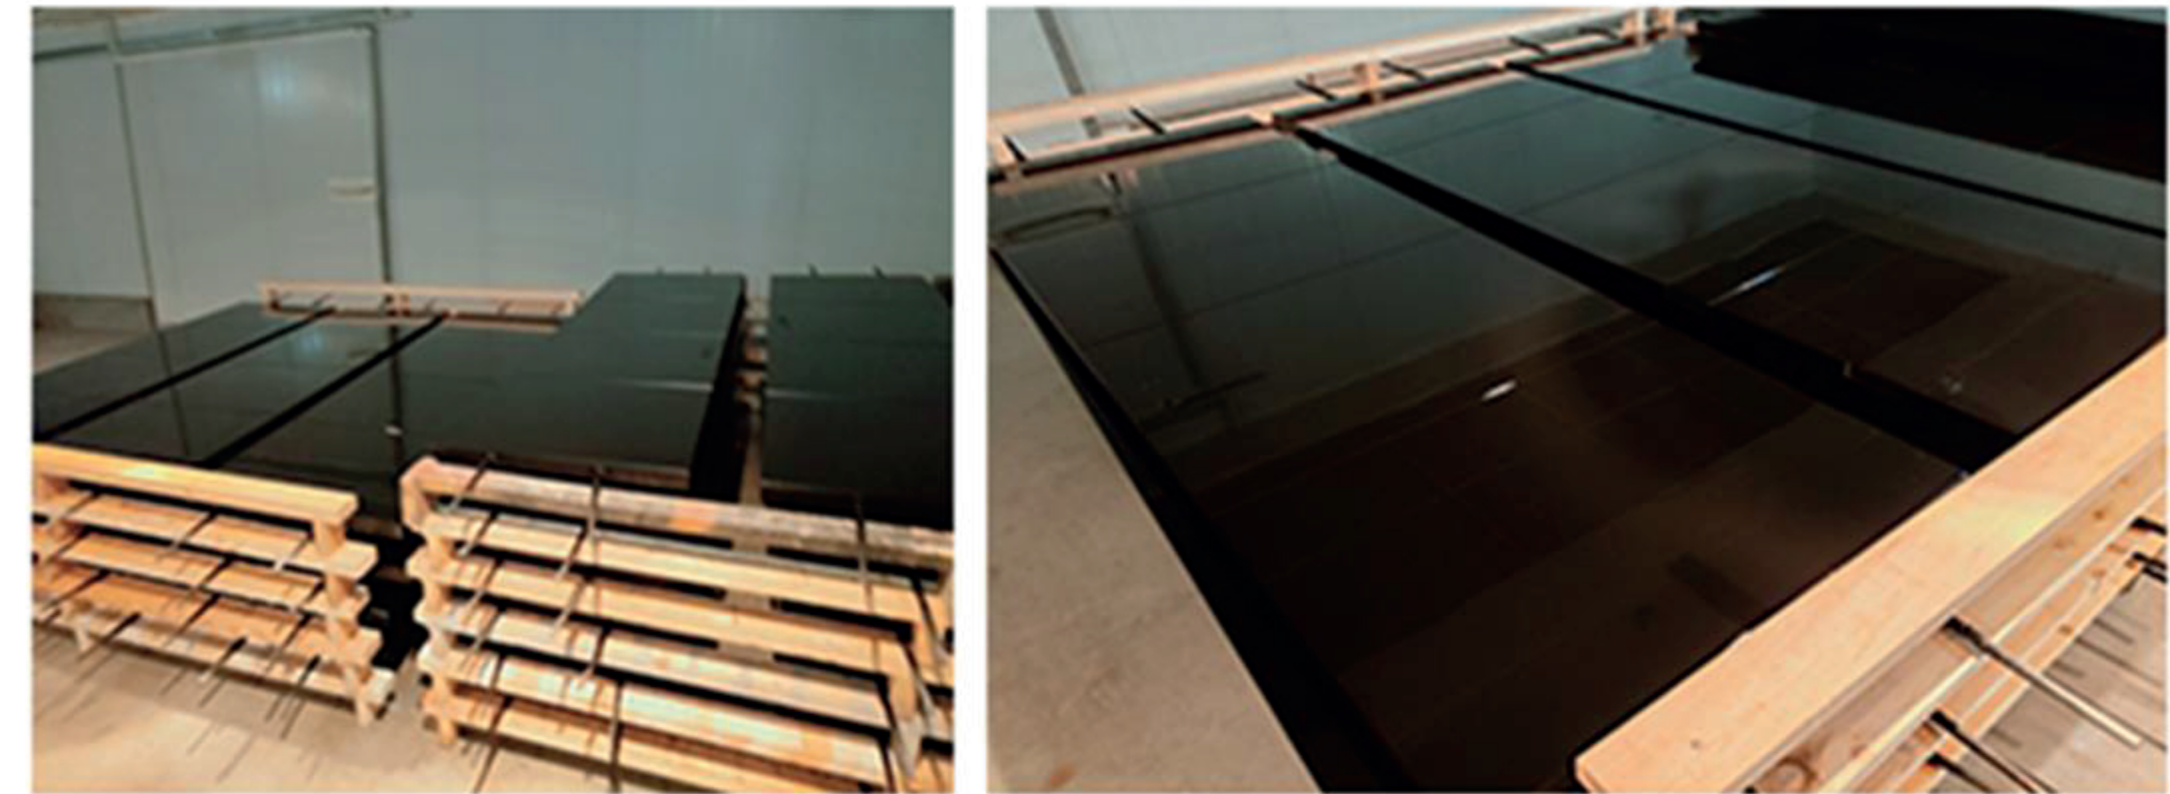

GATED COMMUNITY PROJECTS

📍 St. Ann, Jamaica

- 1: Entrance door-Black titanium stainless steel doors (LED large handle + smart lock)
- 2: Interior doors-Including barn door, mirror sliding door, hidden door, oversized door(Custom Hardware)