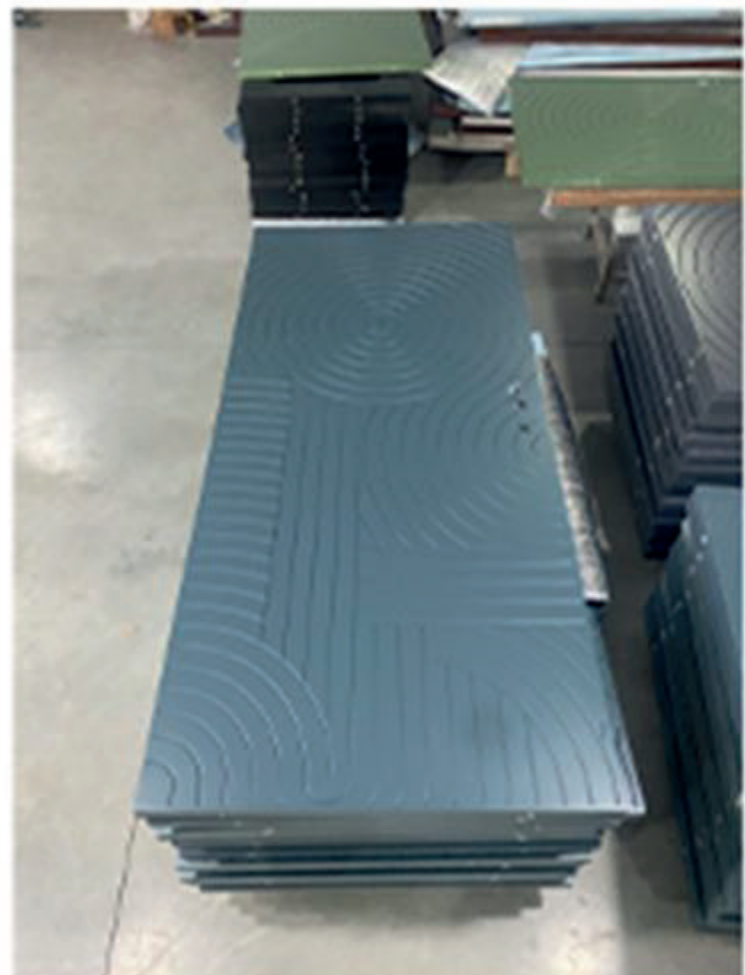

**LUXURY HOTEL
PROJECTS**

📍 Toronto, Canada

Fire-rated Door(UL FD20min)

Different color on the front and back, single-sided styling, Five colors in total