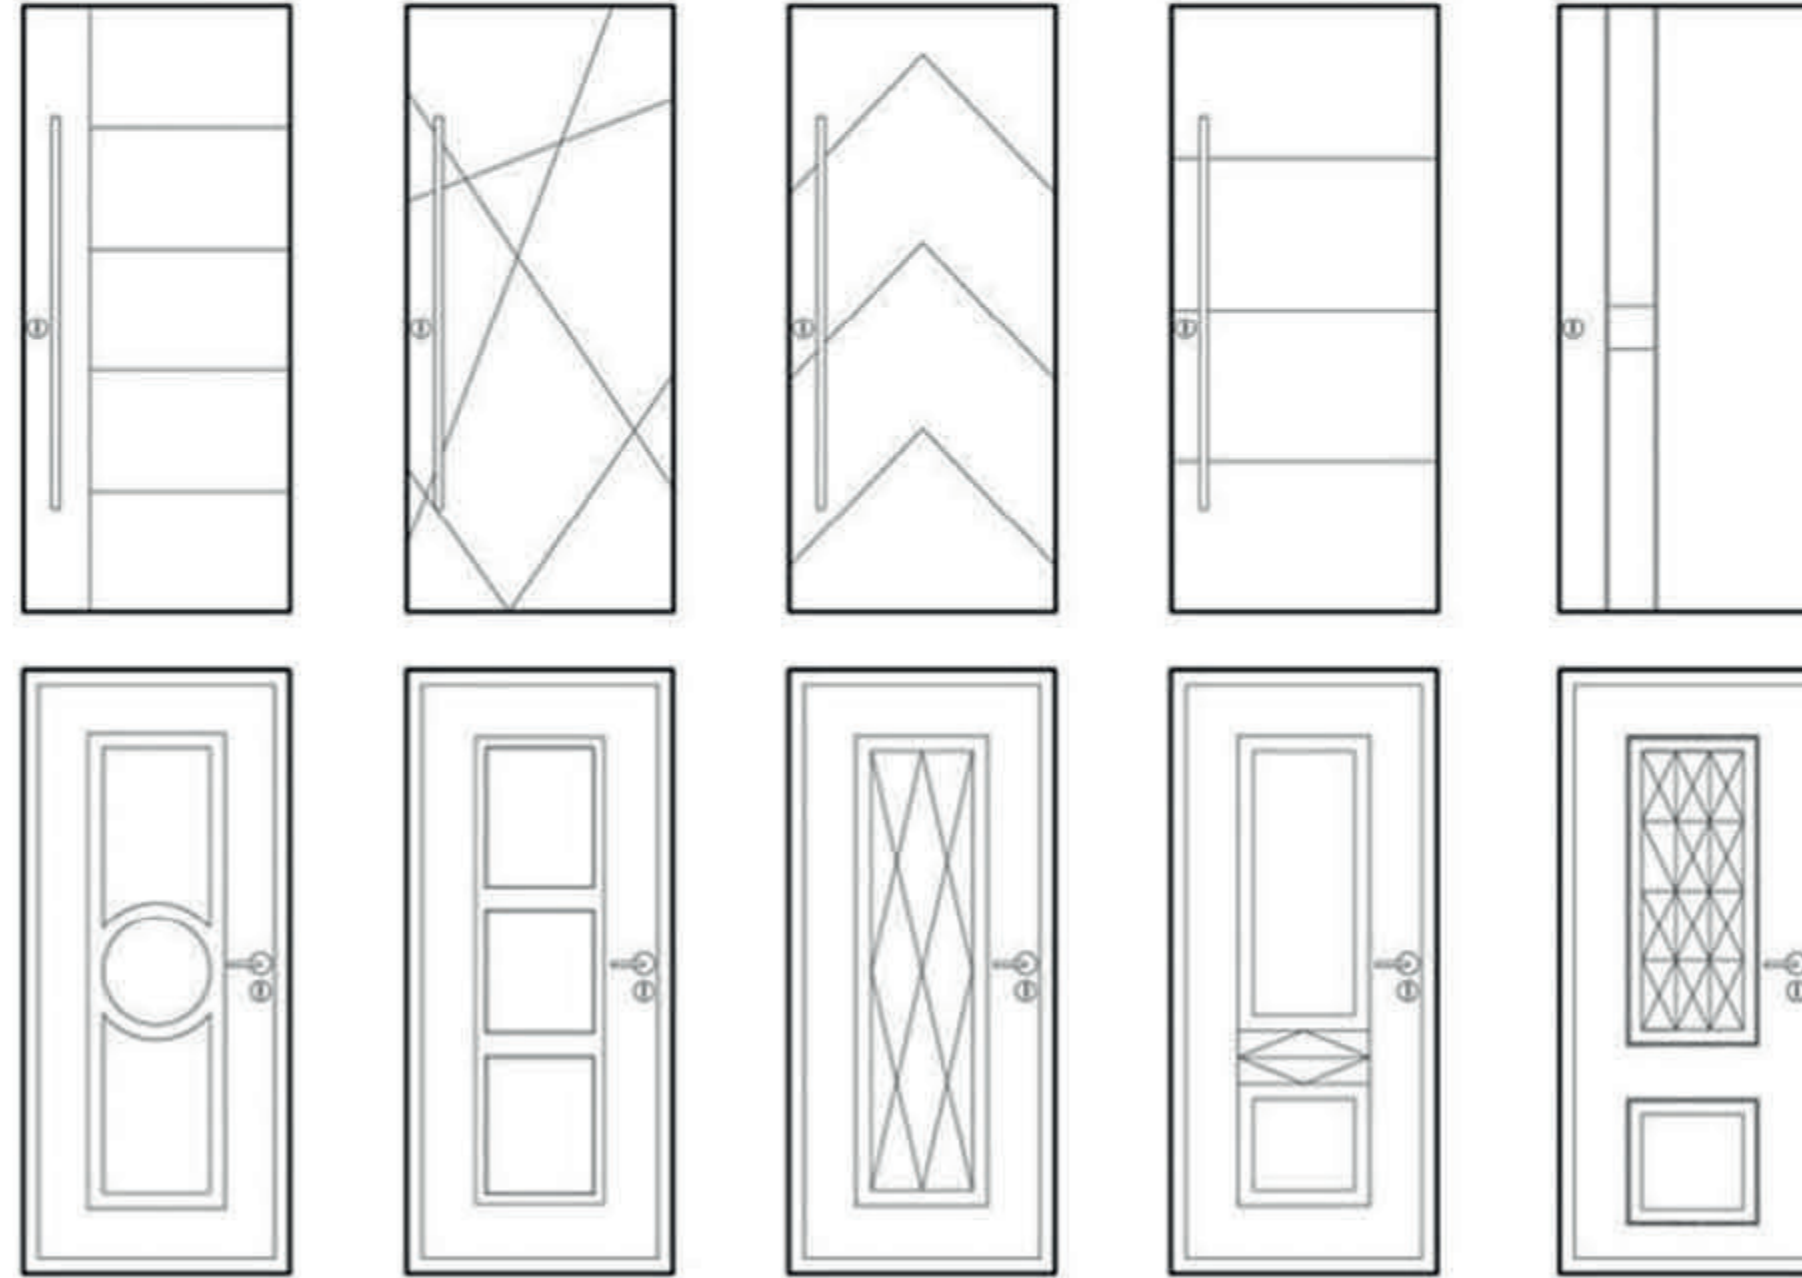

PRODUCT CATEGORY

Hot-Selling Series

CAST ALUMINUM DOOR

WOODEN DOOR

STAINLESS STEEL DOOR

INTERIOR DOOR

OEM&ODM

RAL CUSTOMIZED COLORS