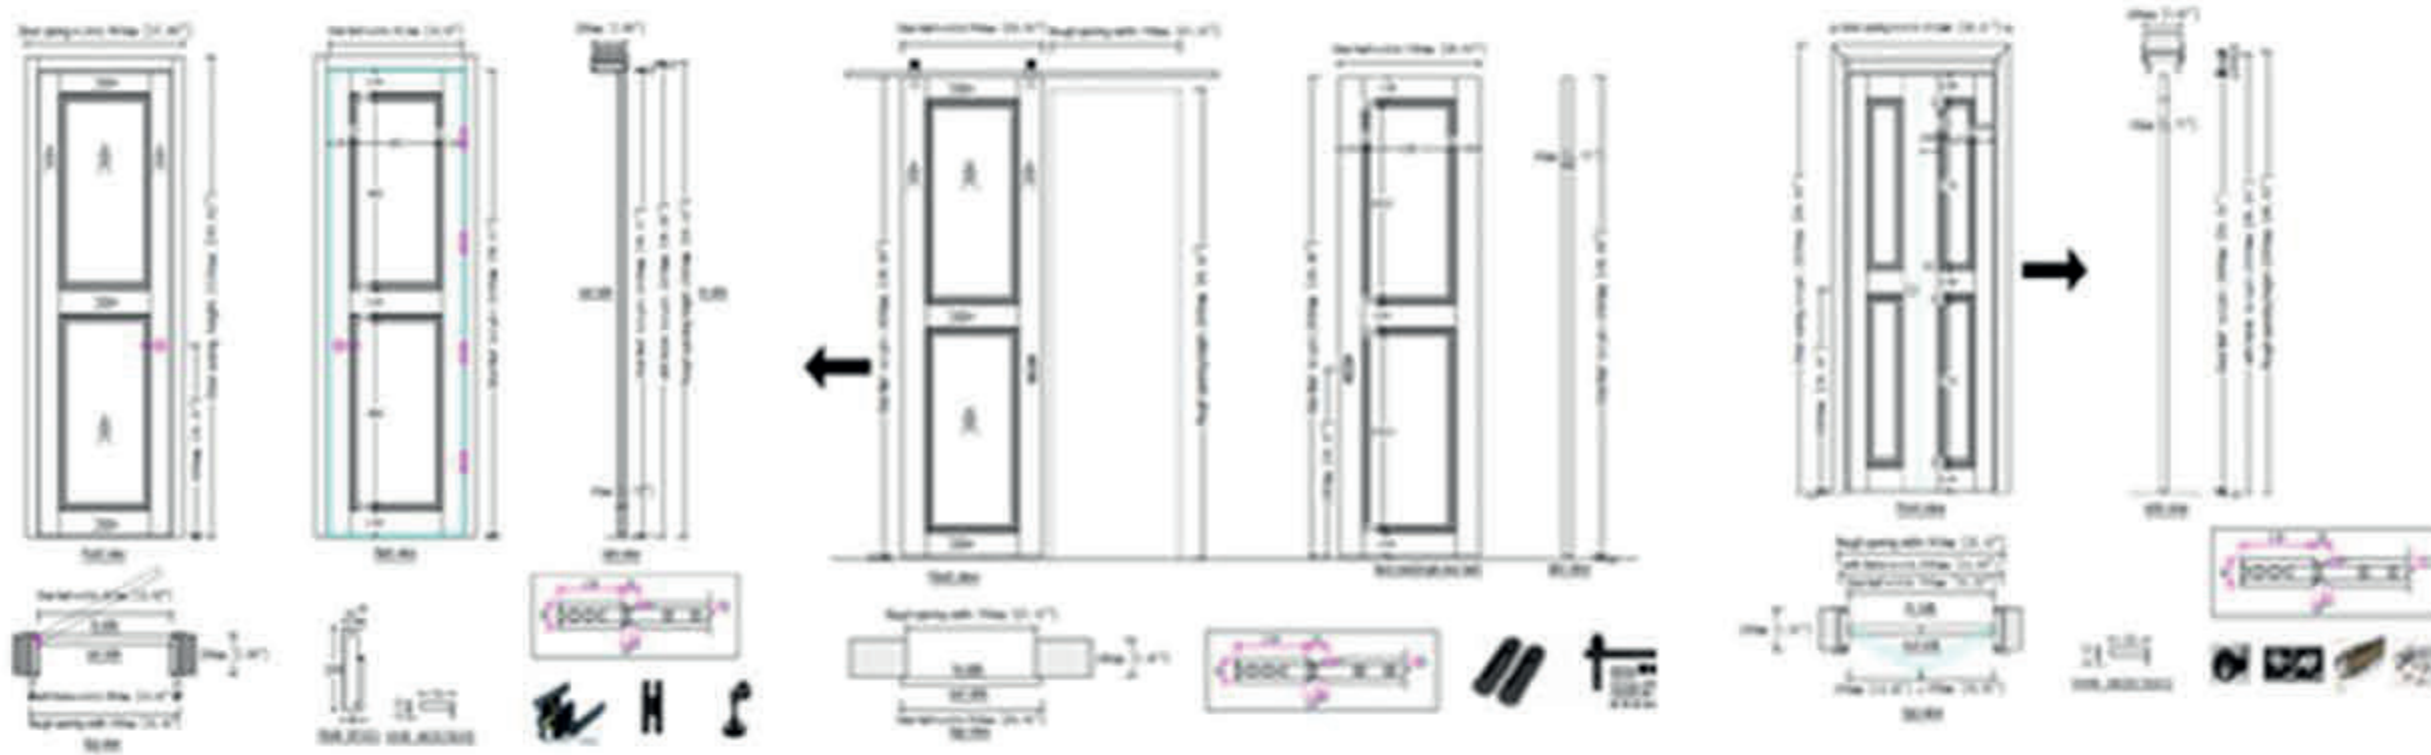

GATED COMMUNITY PROJECTS

 Barka, Oman

- 1: Cast aluminum entrance door (LED large handle + smart lock)
- 2: HPL panel interior door (imitation marble surface + single bar silent lock)
- 3: Pocket Doors (Standard configuration)