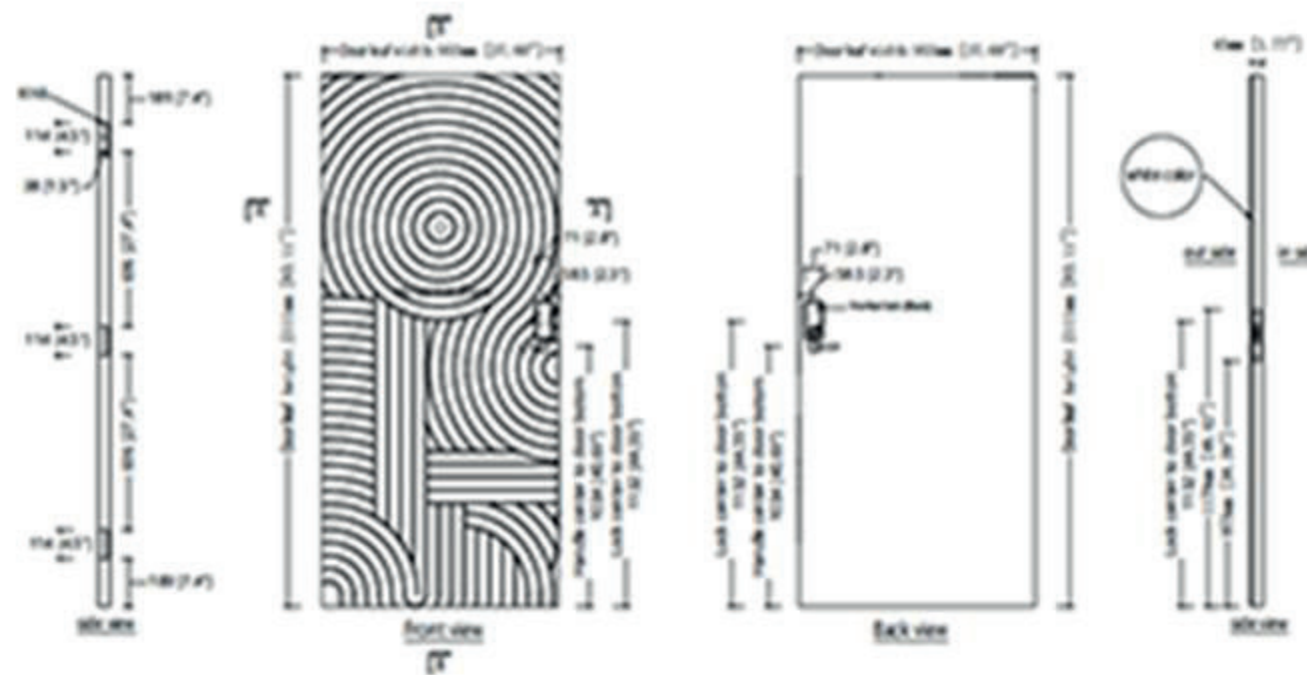

**LUXURY HOTEL
PROJECTS**

📍 Toronto, Canada

Fire-rated Door(UL FD20min)

Different color on the front and back, single-sided styling, Five colors in total