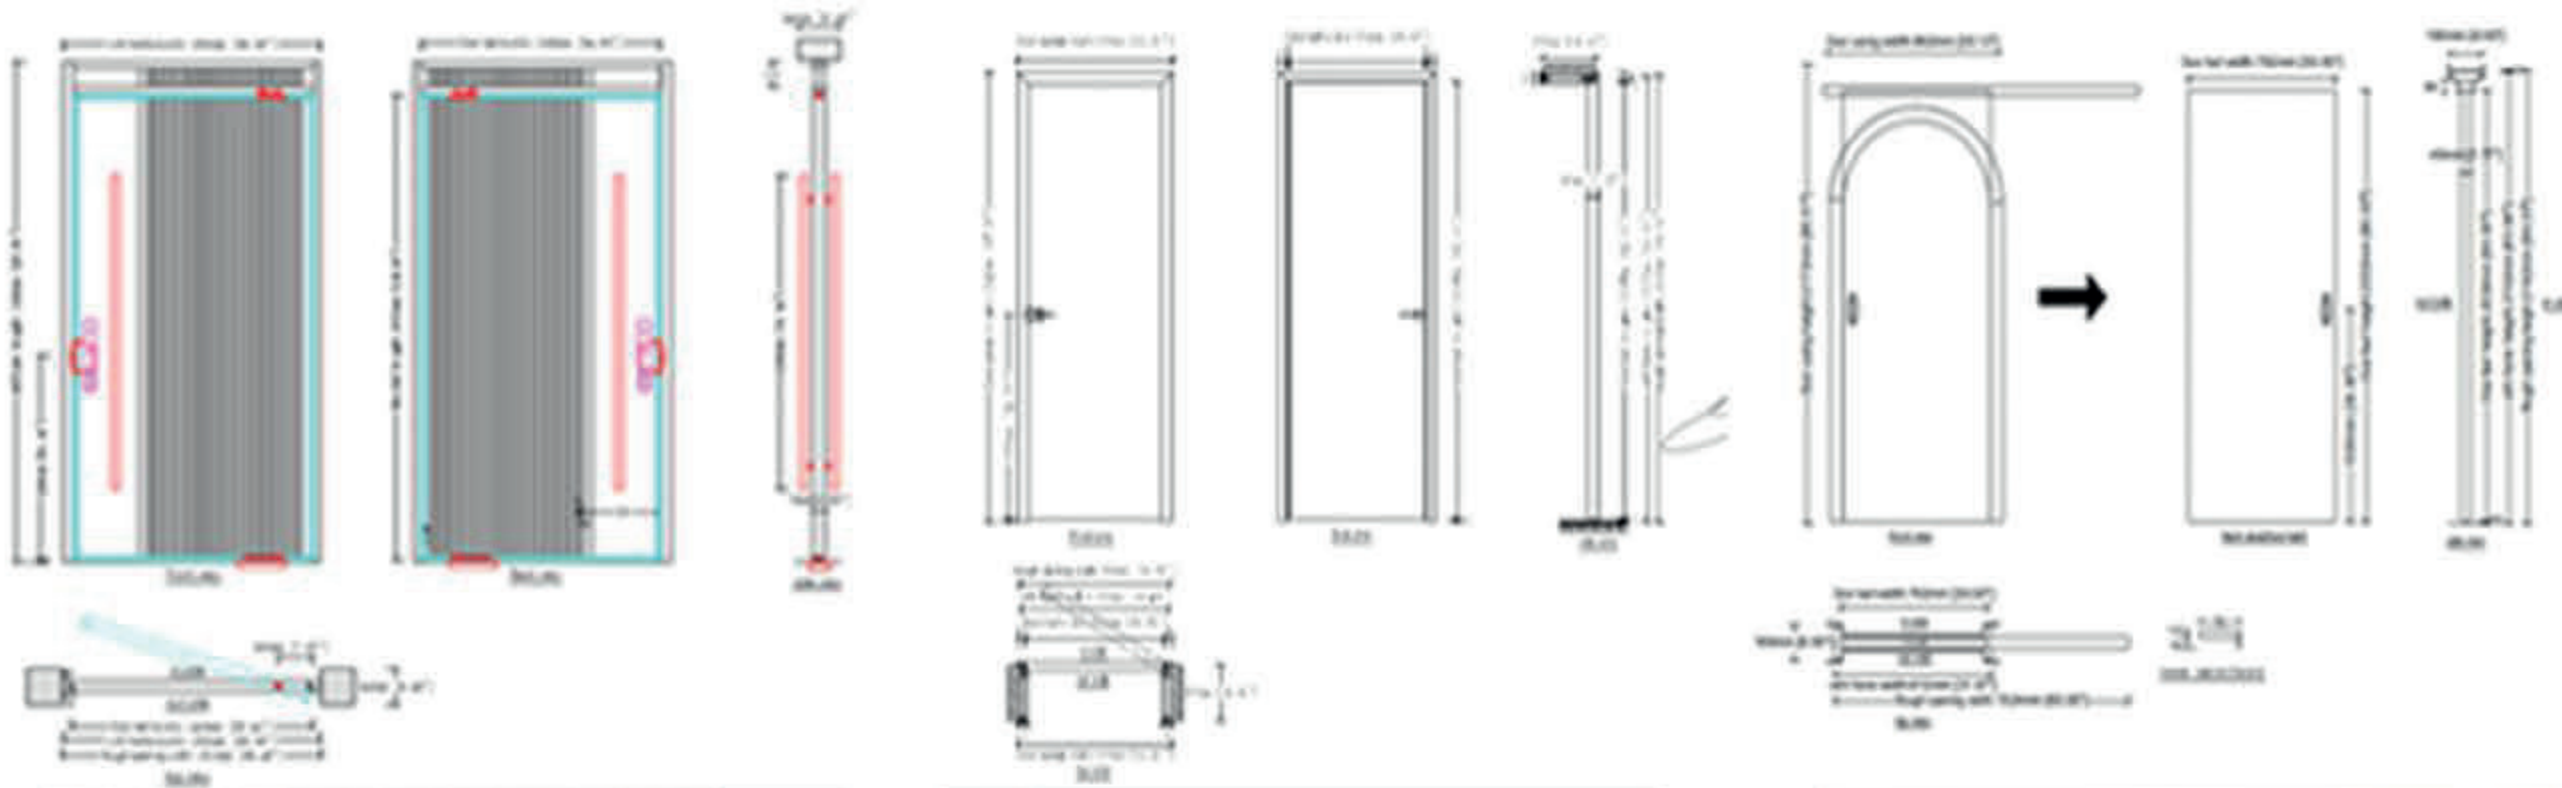

HOLIDAY RESORT PROJECTS

 Bavarian, Dominican Republic

- 1: Fire-rated Door (FD45 minute fireproof material + fireproof hardware)
- 2: Barn Door (Standard Barn Door Hardware)
- 3: Other interior doors (Including double doors, toilet doors, escape doors)

GATED COMMUNITY PROJECTS

 Barka, Oman

- 1: Cast aluminum entrance door (LED large handle + smart lock)
- 2: HPL panel interior door (imitation marble surface + single bar silent lock)
- 3: Pocket Doors (Standard configuration)