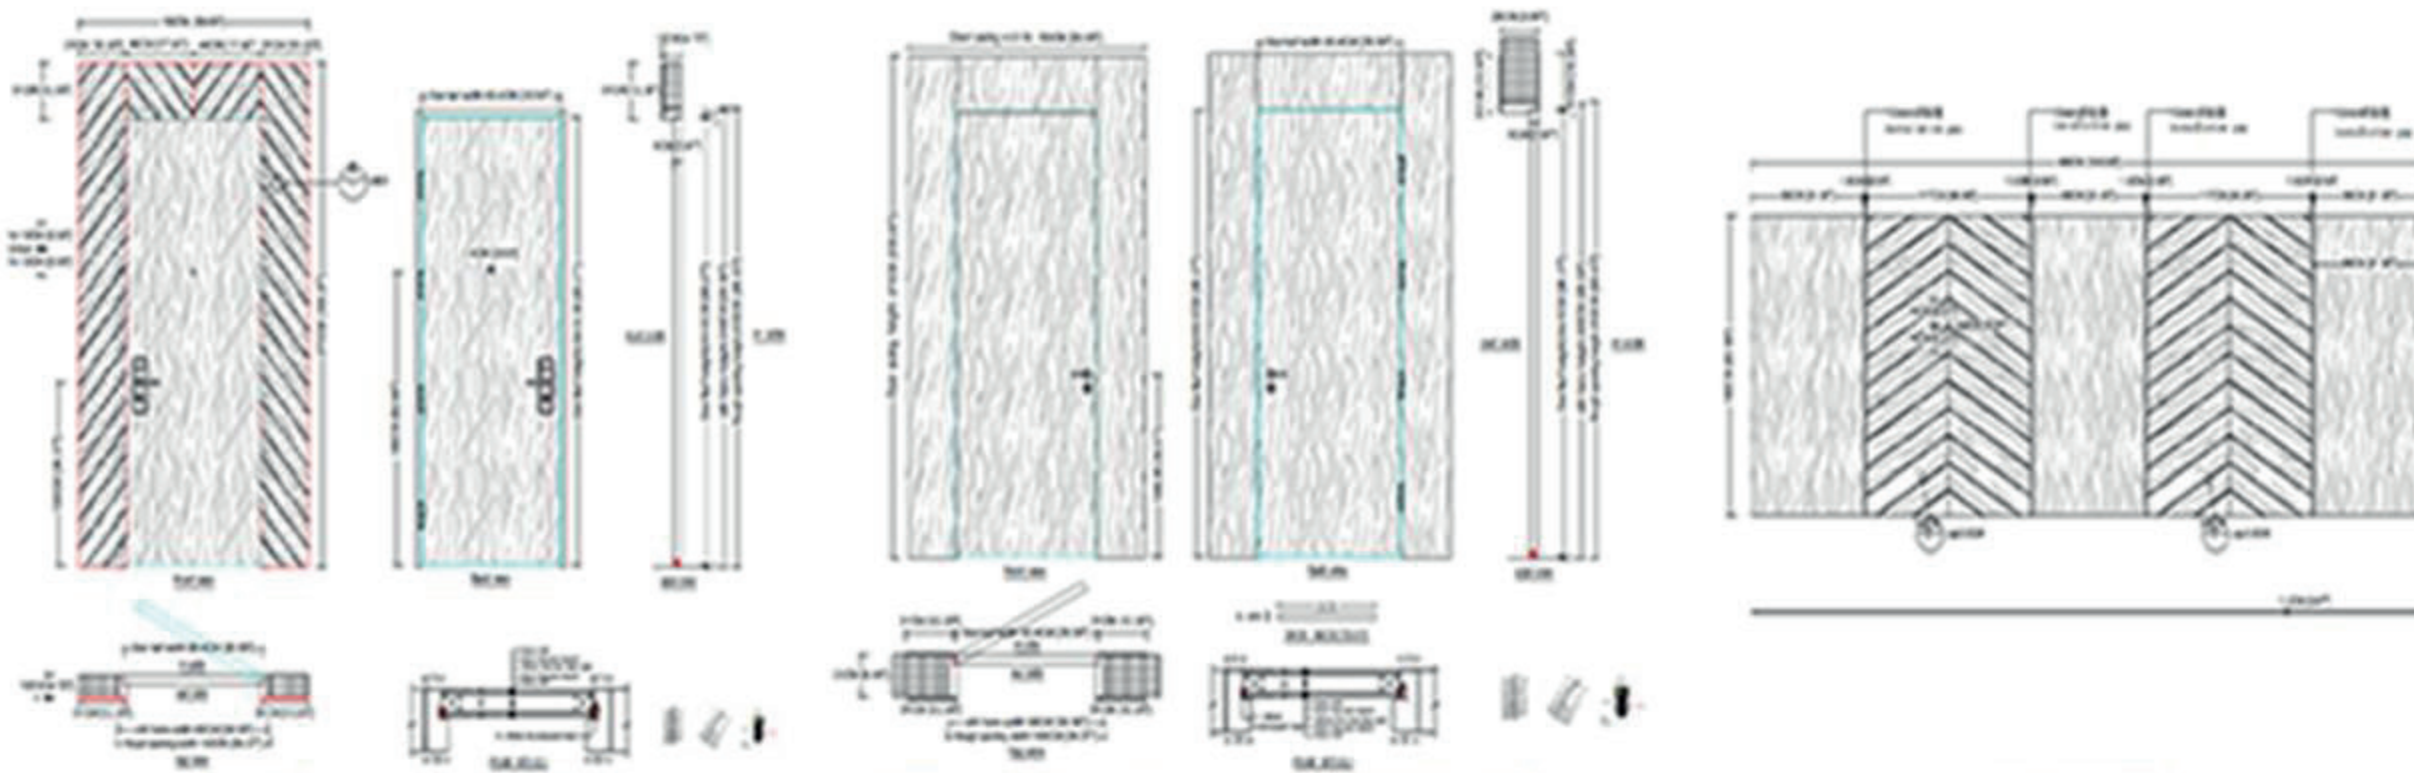

VACATION HOTEL PROJECTS

Dominican

- 1: Fire-rated Door (FD20/FD45 minute fireproof material + fireproof hardware)
- 2: Door frame decorative panel (1:1 wood grain and color with door leaf)
- 3: Matching wall veneer panels (1:1 wood grain and color with door leaf)