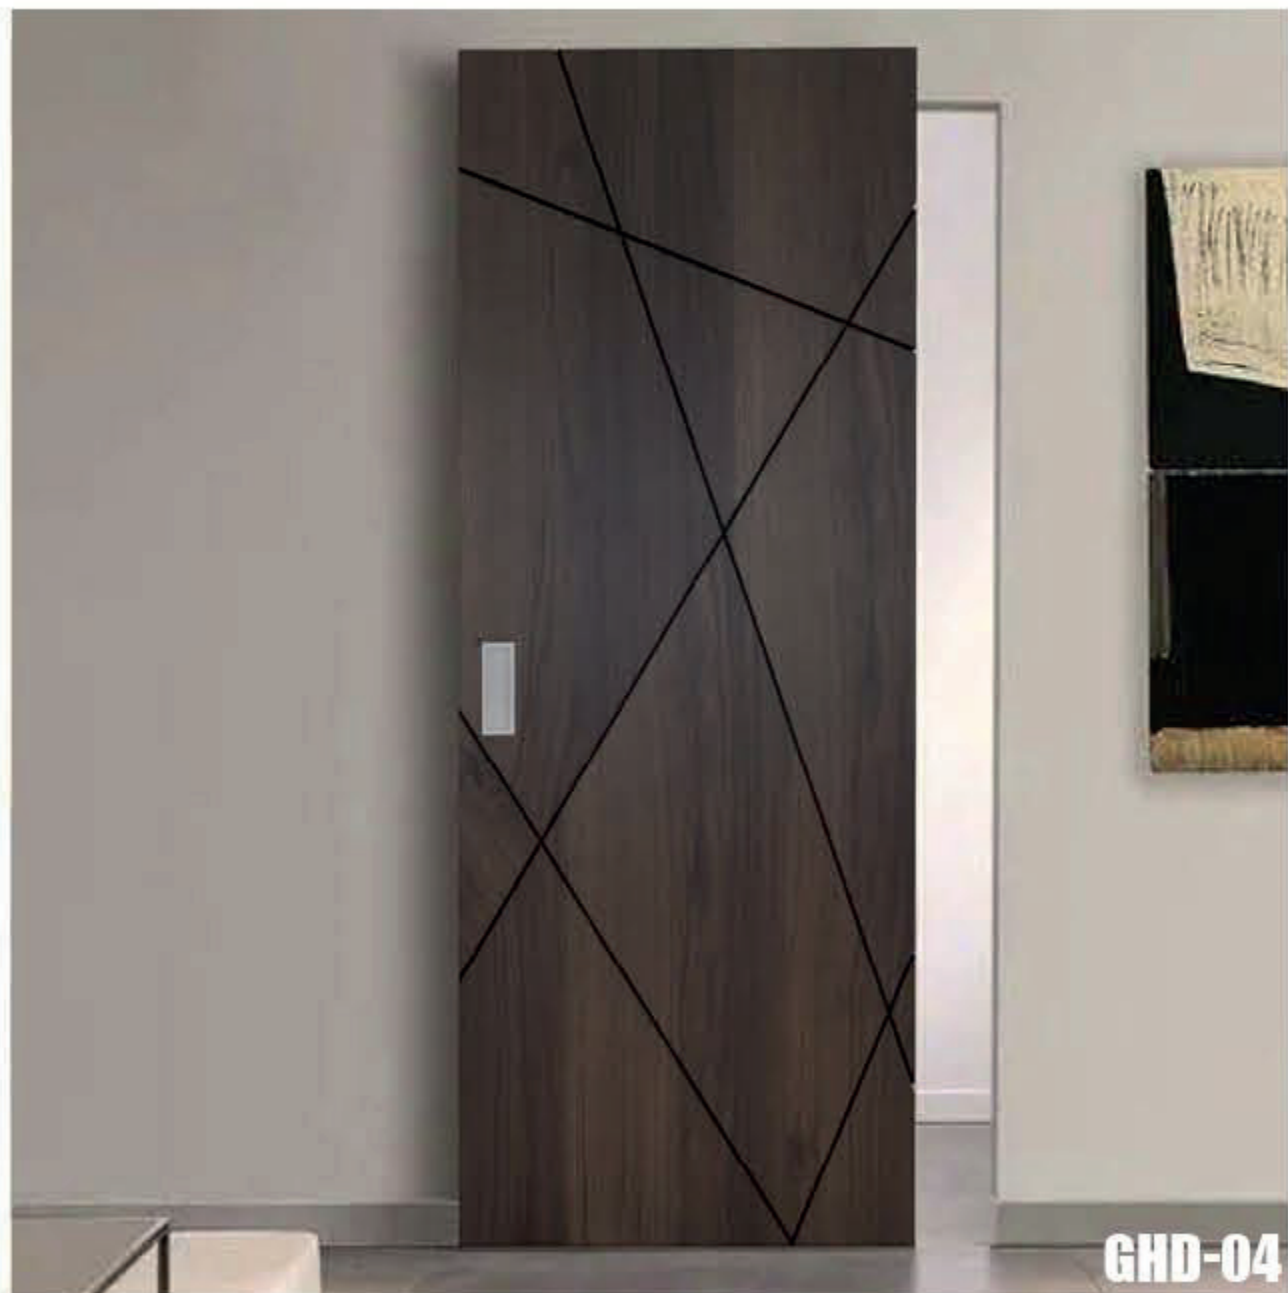

DOOR FRAME

INTERIOR DOOR SERIES

For more interior door structures please contact us

PROJECT CASES

📍 **Los Angeles, USA**

📍 **Milan, Italy**

📍 **Melbourne, Australia**

📍 **Riyadh, Saudi Arabia**

📍 **Toronto, Canada**

📍 **Abuja, Nigeria**

📍 **Kuala Lumpur, Malaysia**

📍 **London, England**

📍 **Munich, Germany**

LUXURY VILLA PROJECTS

 New York, USA

- 1: Cast aluminum entrance door (Gold stainless steel panel + smart lock)
- 2: Mirror sliding door (Recessed mirror + Mute Track)
- 3: Other interior doors (Double door, double door with glass viewport, painted door)