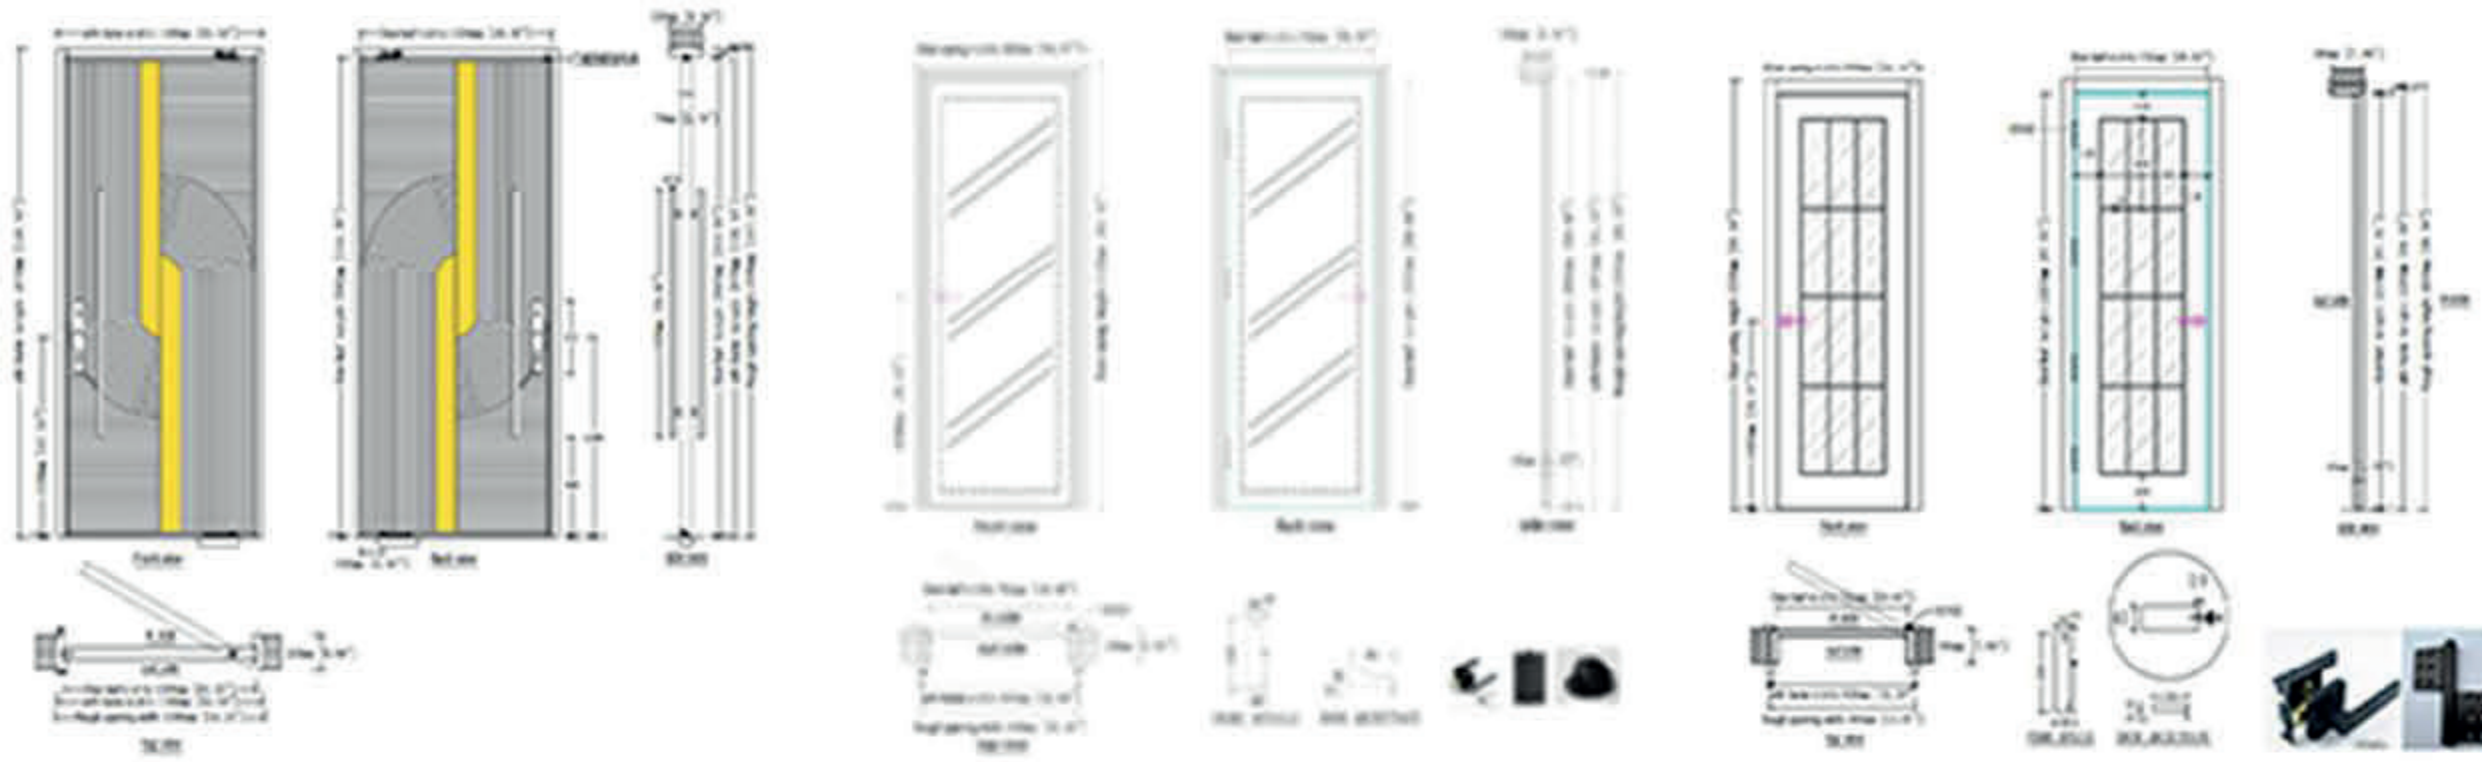

📍 **Toronto, Canada**

📍 **Abuja, Nigeria**

📍 **Kuala Lumpur, Malaysia**

📍 **London, England**

📍 **Munich, Germany**

LUXURY VILLA PROJECTS

 New York, USA

- 1: Cast aluminum entrance door (Gold stainless steel panel + smart lock)
- 2: Mirror sliding door (Recessed mirror + Mute Track)
- 3: Other interior doors (Double door, double door with glass viewport, painted door)