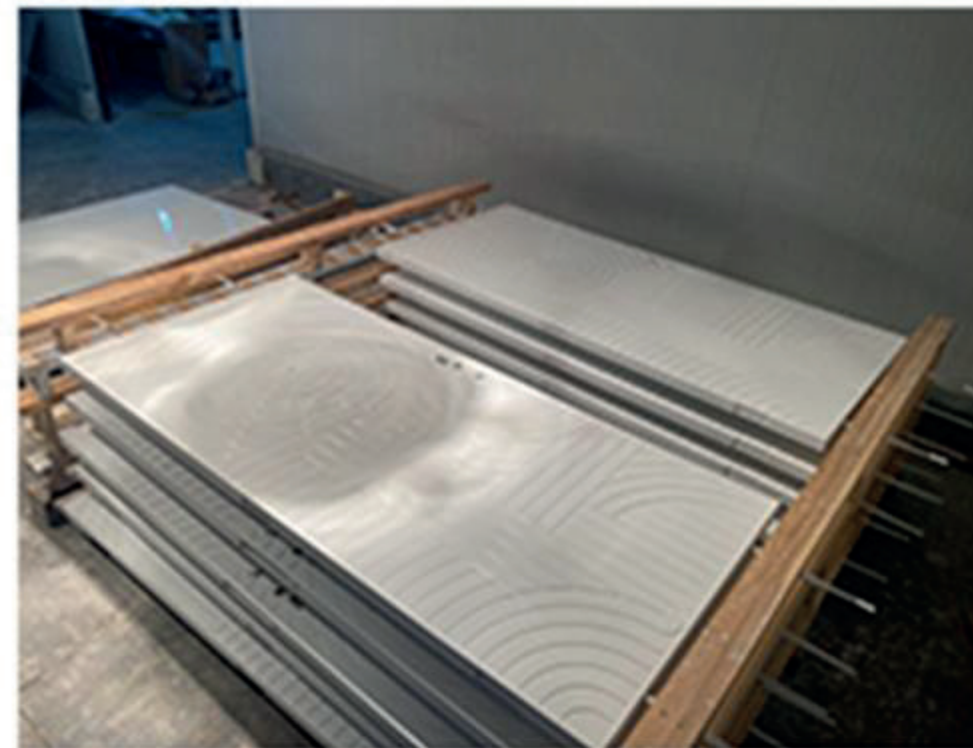

**LUXURY HOTEL
PROJECTS**

📍 Toronto, Canada

Fire-rated Door(UL FD20min)

Different color on the front and back, single-sided styling, Five colors in total